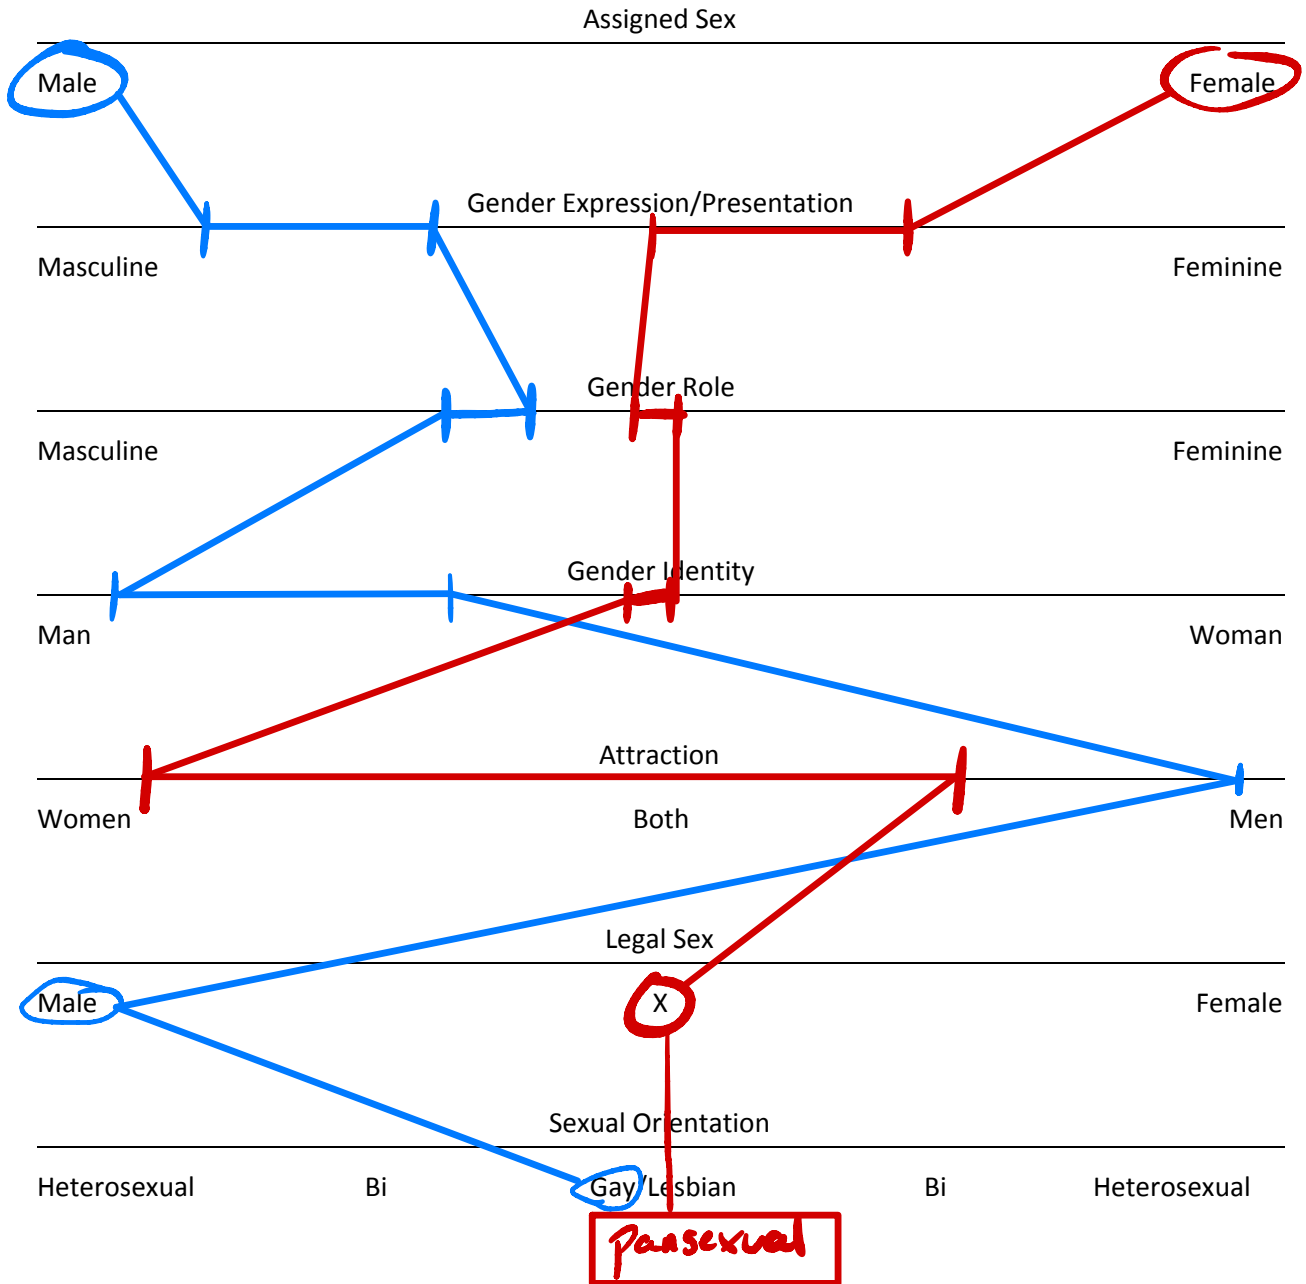

# SERIALS – 7 Gender/Sex Attributes

Wil - Identifies as a homosexual male. He does not explore femina energy however he does brush up against androgyny

Alba - is part of a culture where everyone is nonbinary as default and can declare their identity later in life. They are exploring their femininity in this series.